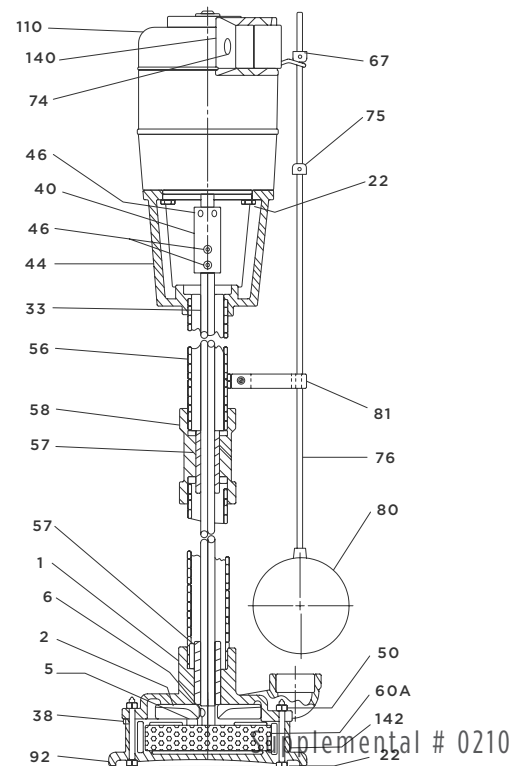

PARTS LIST					
NO.	NAME	REQ.	BRONZE FITTED	ALL IRON	ALL BRONZE
1	PUMP CASING	1	CAST IRON	CAST IRON	BRONZE
2	IMPELLER	1*	BRONZE	CAST IRON	BRONZE
5	IMPELLER NUT	1*	BRASS	STEEL	BRASS
6	IMPELLER KEY	1*	STEEL	STEEL	BRASS
22	UPPER DISC. FLANGE CAP SCREW	2	STEEL	STEEL	STEEL
22	CASING CAP SCREW	4	STEEL	STEEL	BRASS
22	MOTOR CAP SCREW	4	STEEL	STEEL	STEEL
22	PEDESTAL CAP SCREW	2	STEEL	STEEL	BRASS
33	SHAFT	1*	ST. ST.	ST. ST.	ST. ST.
38	SUCTION PLATE	1	BRASS	STEEL	BRASS
40	COUPLING	1	STEEL	STEEL	STEEL
44	PEDESTAL	1	CAST IRON	CAST IRON	CAST IRON
46	COUPLING SET SCREW	4*	STEEL	STEEL	STEEL
46	UPPER DISC. FLANGE SET SCREW	1*	STEEL	STEEL	STEEL
50	CASING NUTS	4	STEEL	STEEL	BRASS
53	SUPPORT COVER	1	CAST IRON	CAST IRON	CAST IRON
56	SUPPORT LEG	1	STEEL	STEEL	BRASS
57	INTERMEDIATE BEARING	1*	BRONZE	CAST IRON	BRONZE
57	PUMP BEARING	1*	BRONZE	CAST IRON	BRONZE
58	INTERMEDIATE HOUSING	1	CAST IRON	CAST IRON	BRONZE
60	SUCTION STRAINER	1	CAST IRON	CAST IRON	BRONZE
60A	SUCTION STRAINER	1	BRASS	STEEL	BRASS
63	DISCHARGE PIPE	1	STEEL	STEEL	BRASS
67	STOP SET SCREW	2*	ST. ST.	ST. ST.	ST. ST.
68	UPPER DISC. FLANGE	1	CAST IRON	CAST IRON	CAST IRON
69	UPPER DISC. FLANGE WASHER	2	STEEL	STEEL	STEEL
74	FLOAT SWITCH	1*	VARIOUS	VARIOUS	VARIOUS
75	FLOAT STOP	2*	BRASS	STEEL	BRASS
76	FLOAT ROD	1*	BRASS	ST. ST.	BRASS
80	FLOAT	1*	COPPER	ST. ST.	COPPER
81	FLOAT ROD GUIDE	1	BRASS	STEEL	BRASS
92	BASE STAND	1	CAST IRON	CAST IRON	BRONZE
110	MOTOR	1	VARIOUS	VARIOUS	VARIOUS
140	FLOAT SWITCH BRACKET	1	ALUMINUM	ALUMINUM	ALUMINUM
142	STRAINER SPACER	4	BRASS	STEEL	BRASS

* Recommended spare parts to be carried in stock.