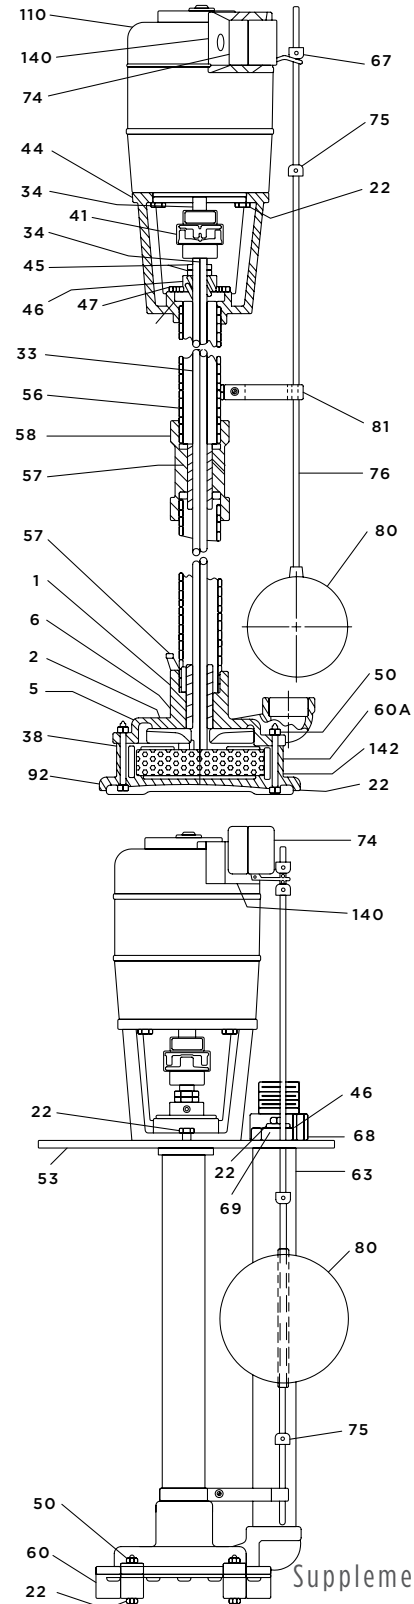

* Recommended spare parts to be carried in stock.

Parts List & Diagram

Supplemental # 0210