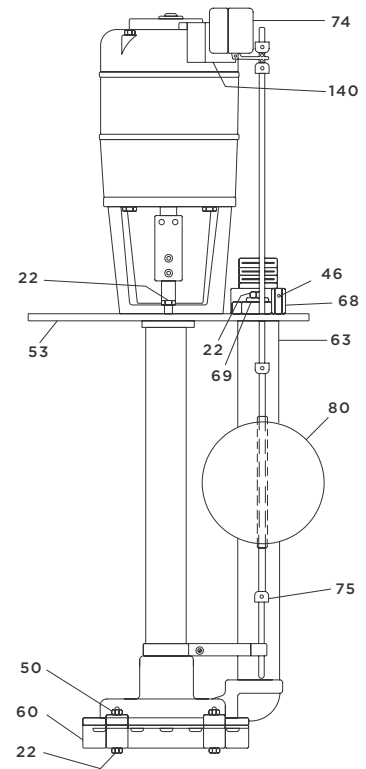

PARTS LIST					
NO.	NAME	REQ.	BRONZE FITTED	ALL IRON	ALL BRONZE
1	PUMP CASING	1	CAST IRON	CAST IRON	BRONZE
2	IMPELLER	1*	BRONZE	CAST IRON	BRONZE
5	IMPELLER NUT	1*	BRASS	STEEL	BRASS
6	IMPELLER KEY	1*	STEEL	STEEL	BRASS
22	UPPER DISC. FLANGE CAP SCREW	2	STEEL	STEEL	STEEL
22	CASING CAP SCREW	4	STEEL	STEEL	BRASS
22	MOTOR CAP SCREW	4	STEEL	STEEL	STEEL
22	PEDESTAL CAP SCREW	2	STEEL	STEEL	BRASS
33	SHAFT	1*	ST. ST.	ST. ST.	ST. ST.
38	SUCTION PLATE	1	BRASS	STEEL	BRASS
40	COUPLING	1	STEEL	STEEL	STEEL
44	PEDESTAL	1	CAST IRON	CAST IRON	CAST IRON
46	COUPLING SET SCREW	4*	STEEL	STEEL	STEEL
46	UPPER DISC. FLANGE SET SCREW	1*	STEEL	STEEL	STEEL
50	CASING NUTS	4	STEEL	STEEL	BRASS
53	SUPPORT COVER	1	CAST IRON	CAST IRON	CAST IRON
56	SUPPORT LEG	1	STEEL	STEEL	BRASS
57	INTERMEDIATE BEARING	1*	BRONZE	CAST IRON	BRONZE
57	PUMP BEARING	1*	BRONZE	CAST IRON	BRONZE
58	INTERMEDIATE HOUSING	1	CAST IRON	CAST IRON	BRONZE
60	SUCTION STRAINER	1	CAST IRON	CAST IRON	BRONZE
60A	SUCTION STRAINER	1	BRASS	STEEL	BRASS
63	DISCHARGE PIPE	1	STEEL	STEEL	BRASS
67	STOP SET SCREW	2*	ST. ST.	ST. ST.	ST. ST.
68	UPPER DISC. FLANGE	1	CAST IRON	CAST IRON	CAST IRON
69	UPPER DISC. FLANGE WASHER	2	STEEL	STEEL	STEEL
74	FLOAT SWITCH	1*	VARIOUS	VARIOUS	VARIOUS
75	FLOAT STOP	2*	BRASS	STEEL	BRASS
76	FLOAT ROD	1*	BRASS	ST. ST.	BRASS
80	FLOAT	1*	COPPER	ST. ST.	COPPER
81	FLOAT ROD GUIDE	1	BRASS	STEEL	BRASS
92	BASE STAND	1	CAST IRON	CAST IRON	BRONZE
110	MOTOR	1	VARIOUS	VARIOUS	VARIOUS
140	FLOAT SWITCH BRACKET	1	ALUMINUM	ALUMINUM	ALUMINUM
142	STRAINER SPACER	4	BRASS	STEEL	BRASS

* Recommended spare parts to be carried in stock.