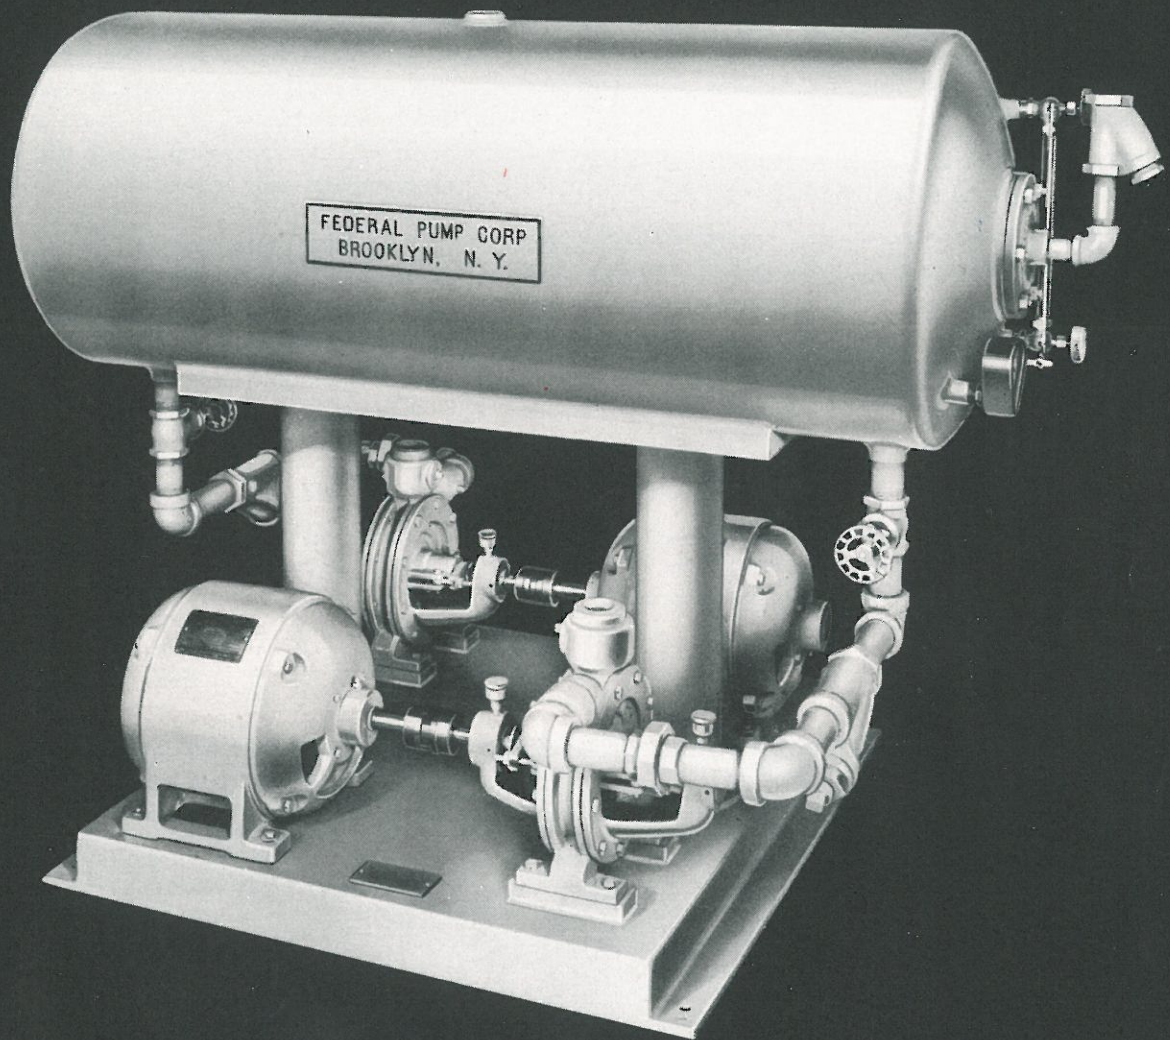

FEDERAL

A.I.A.- 30 - C5

BULLETIN - 80

BOILER FEED UNITS

TYPE "BFT" DUPLEX UNIT